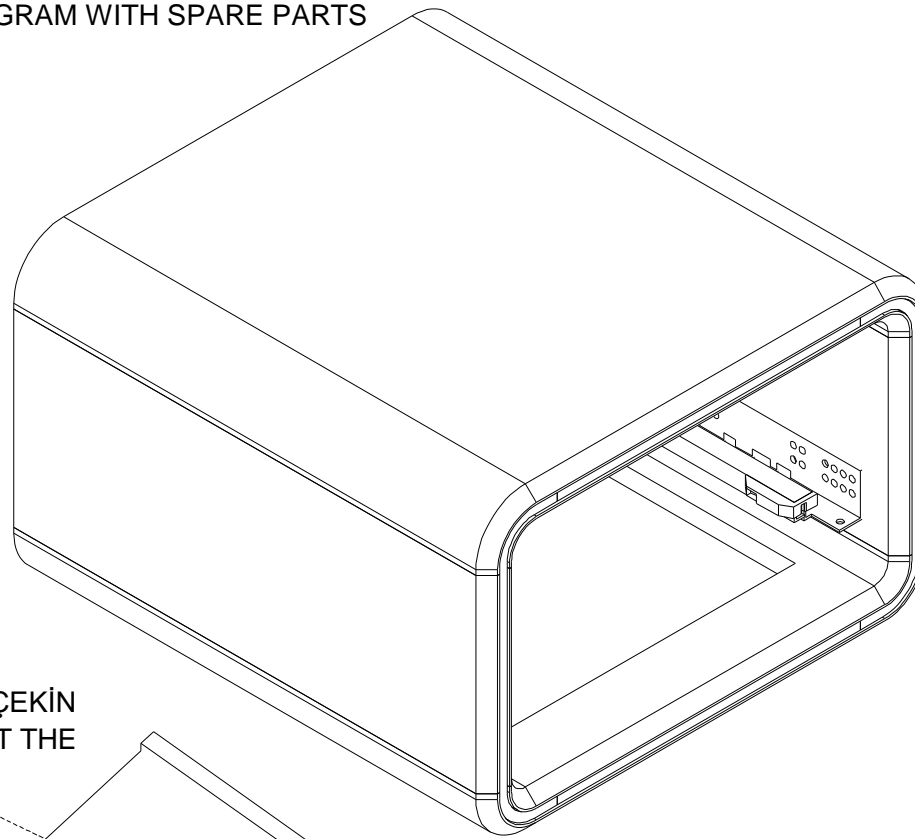

ALTTAKİ MANDALI ÇEKİN
PULL THE LATCH AT THE
BOTTOM

STEP 1

BAĞLANTI METARYALLERİ MONTE EDİNİZ
INSTALL CONNECTION MATERIALS

ÇEKMECEYİ ÇIKARTIN
REMOVE THE DRAWER