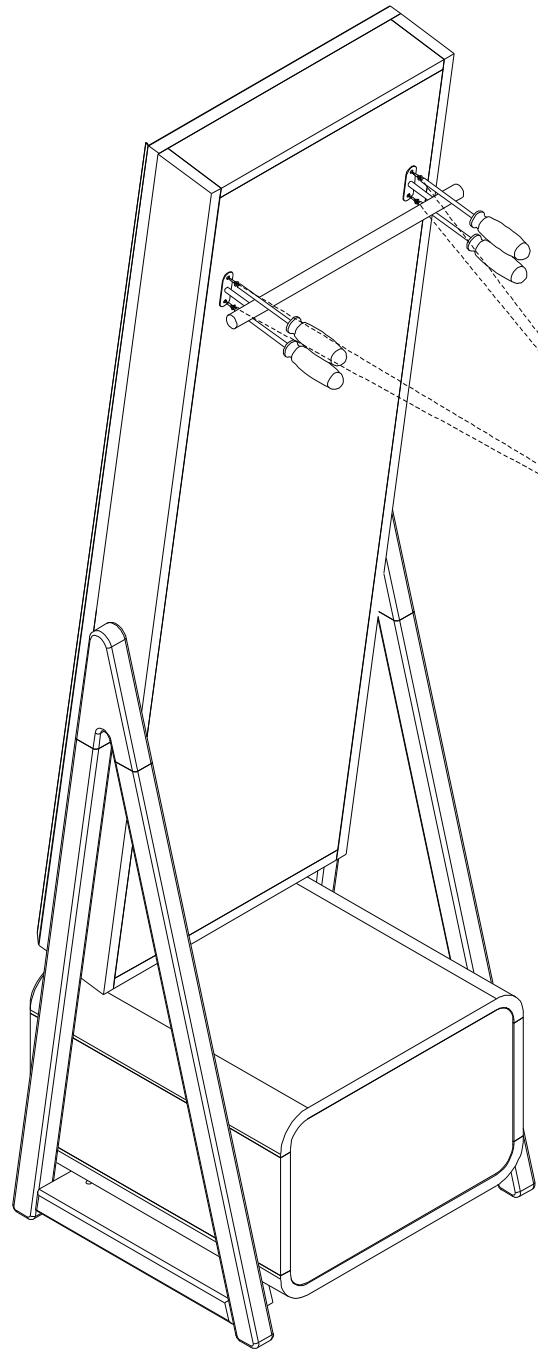

Kod Code	ES
3,5*18 BLACK CHIPBOARD SCREWS	
Adt. Piece	4

BAĞLANTI METARYALLERİ MONTE EDİNİZ
INSTALL CONNECTION MATERIALS