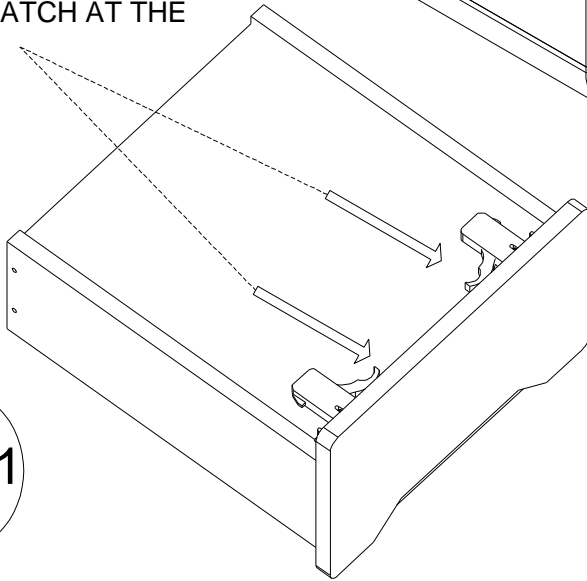

CADİLLAC BOY AYNA
CADİLLAC FULL MIRROR

PARTS THAT CAN BE SERVICED AFTER SALES
SSH OLABİLECEK PARÇALAR

Code	ES	YB
Items	3/1718 BLACK KEYPBOARD SCREWS	MX30 YSB
Quantities	4	10

SİPARİŞ KODU	PARÇA KODU	PARÇA ADI	ADET
151011613020203	1	SOL AYAK / LEFT FOOT	1
151011613020202	2	SAG AYAK / RIGHT FOOT	1
151011613020201	3	AYNA BLOK / MIRROR BLOCK	1
151011613020101	4	ÇEKMECE BLOK / DRAWER BLOCK	1
150.16.00.10.06	5	ASKI METALI / HANGER METAL	1

In case you need a sparepart, please indicate "Model Code" and "Accessory Code" shown in the assembly instructions.
LET'S PAY ATTENTION TO THE CODE AND LOCATION OF THE MATERIALS WHEN POSITIONING

ALTTAKİ MANDALI ÇEKİN
PULL THE LATCH AT THE
BOTTOM