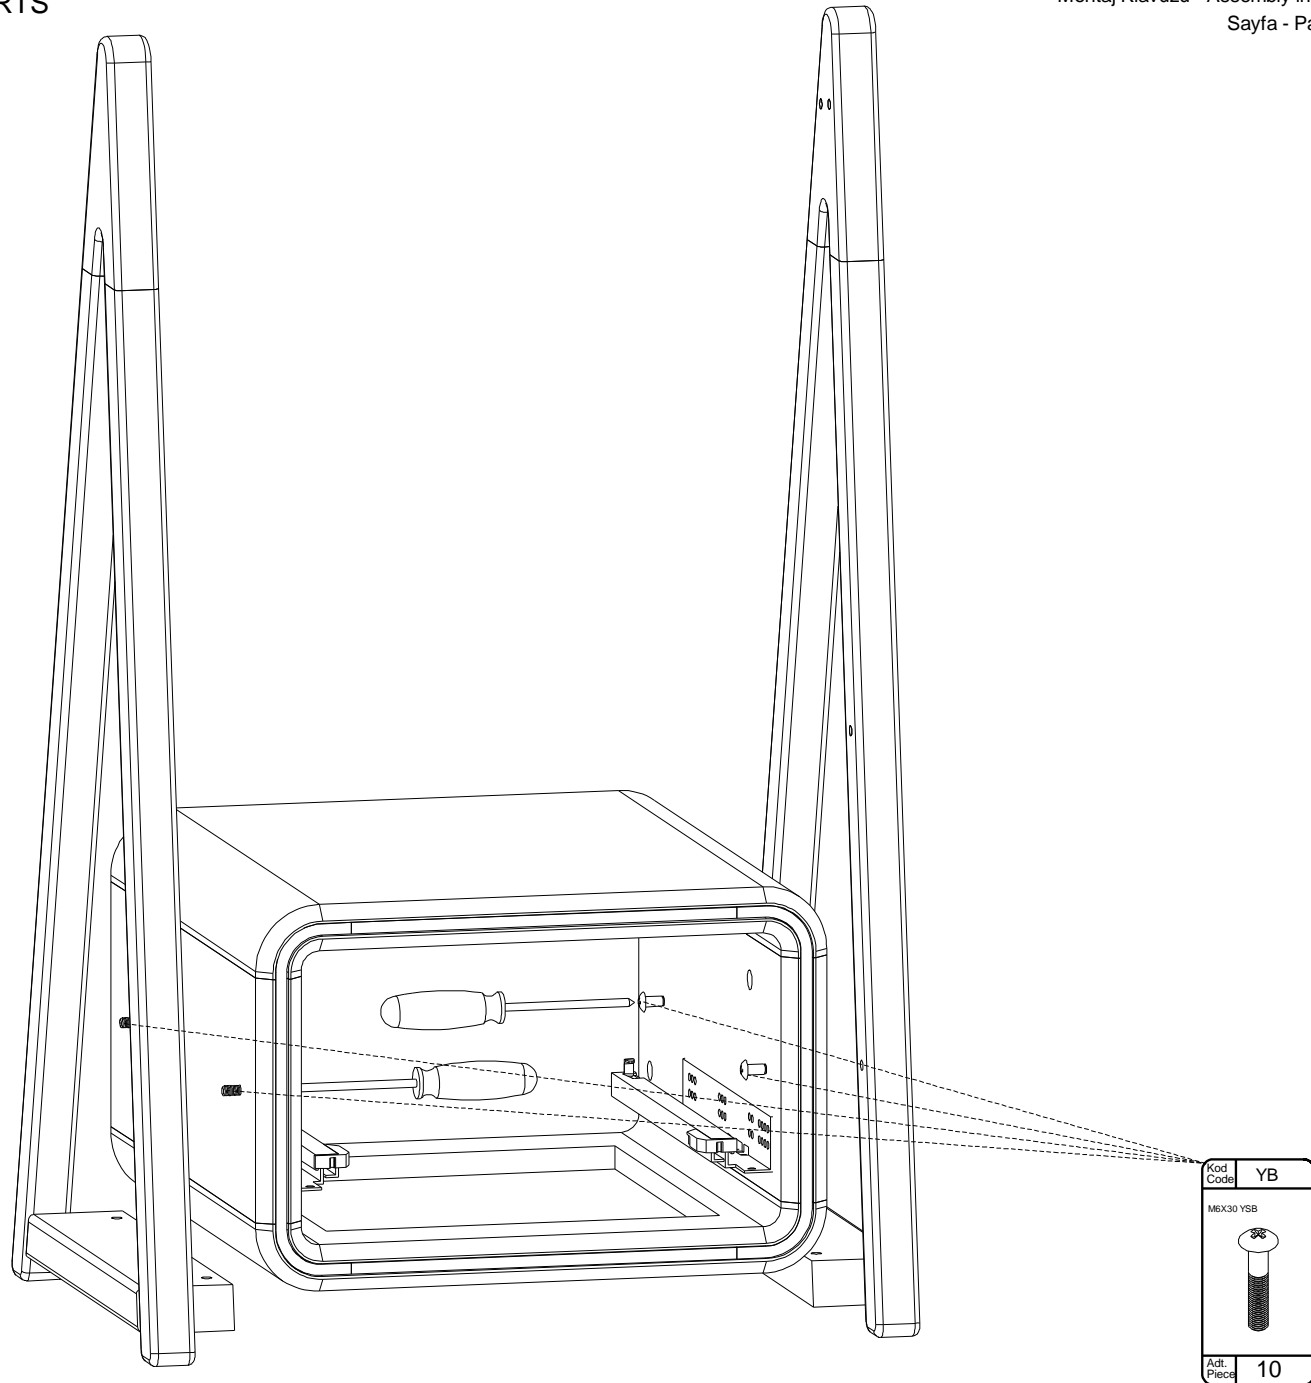

CADİLLAC BOY AYNA
CADİLLAC FULL MIRROR

PARTS THAT CAN BE SERVICED AFTER SALES
SSH OLABİLECEK PARÇALAR

Code	ES	YB
Items	3/1718 BLACK KEYPBOARD SCREWS	MX30 YSB
Quantities	4	10

SİPARİŞ KODU	PARÇA KODU	PARÇA ADI	ADET
151011613020203	1	SOL AYAK / LEFT FOOT	1
151011613020202	2	SAG AYAK / RIGHT FOOT	1
151011613020201	3	AYNA BLOK / MIRROR BLOCK	1
151011613020101	4	ÇEKMECE BLOK / DRAWER BLOCK	1
150.16.00.10.06	5	ASKI METALI / HANGER METAL	1

In case you need a sparepart, please indicate "Model Code" and "Accessory Code" shown in the assembly instructions.
LET'S PAY ATTENTION TO THE CODE AND LOCATION OF THE MATERIALS WHEN POSITIONING

ALTTAKİ MANDALI ÇEKİN
PULL THE LATCH AT THE
BOTTOM

STEP 1

BAĞLANTI METARYALLERİ MONTE EDİNİZ
INSTALL CONNECTION MATERIALS

ÇEKMECEYİ ÇIKARTIN
REMOVE THE DRAWER

BAĞLANTI METARYALLERİ MONTE EDİNİZ
INSTALL CONNECTION MATERIALS

ÇEKMECEYİ TAKINIZ
INSTALL THE DRAWER