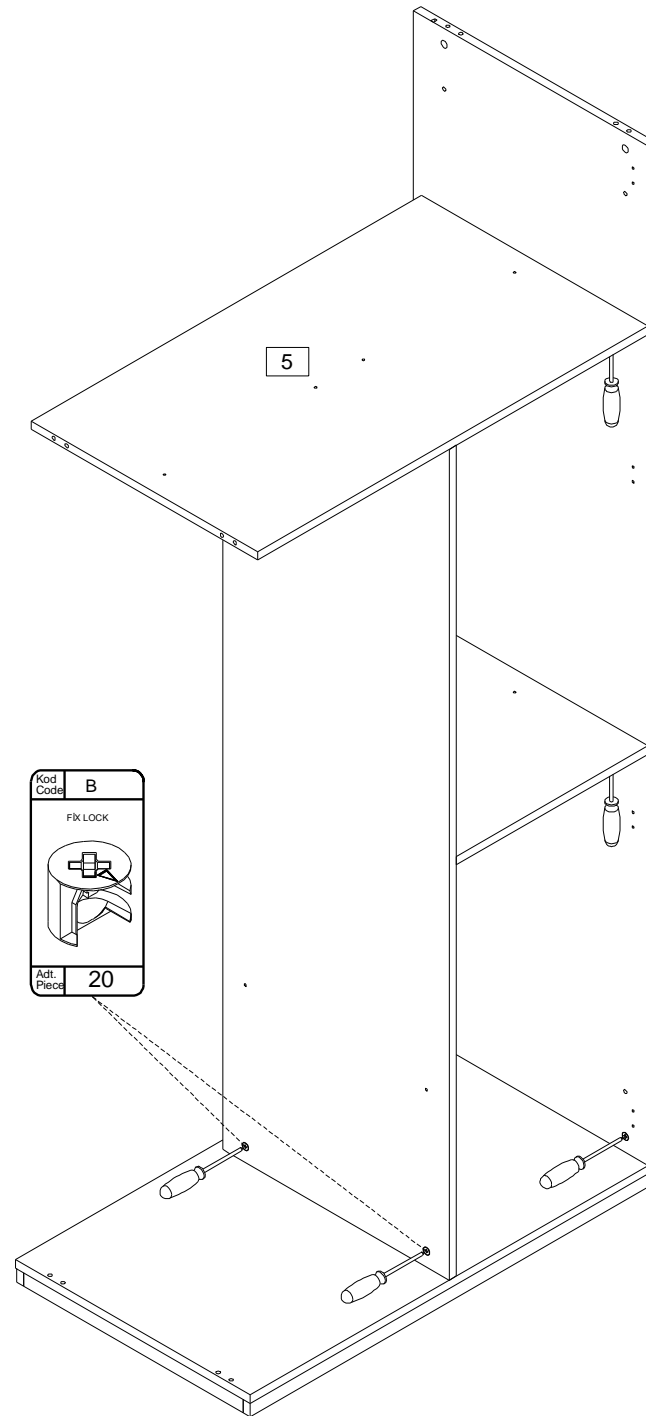

GEREKLİ METARYEL İLE SABİTLEYİNİZ
FIXING WITH MATERIAL