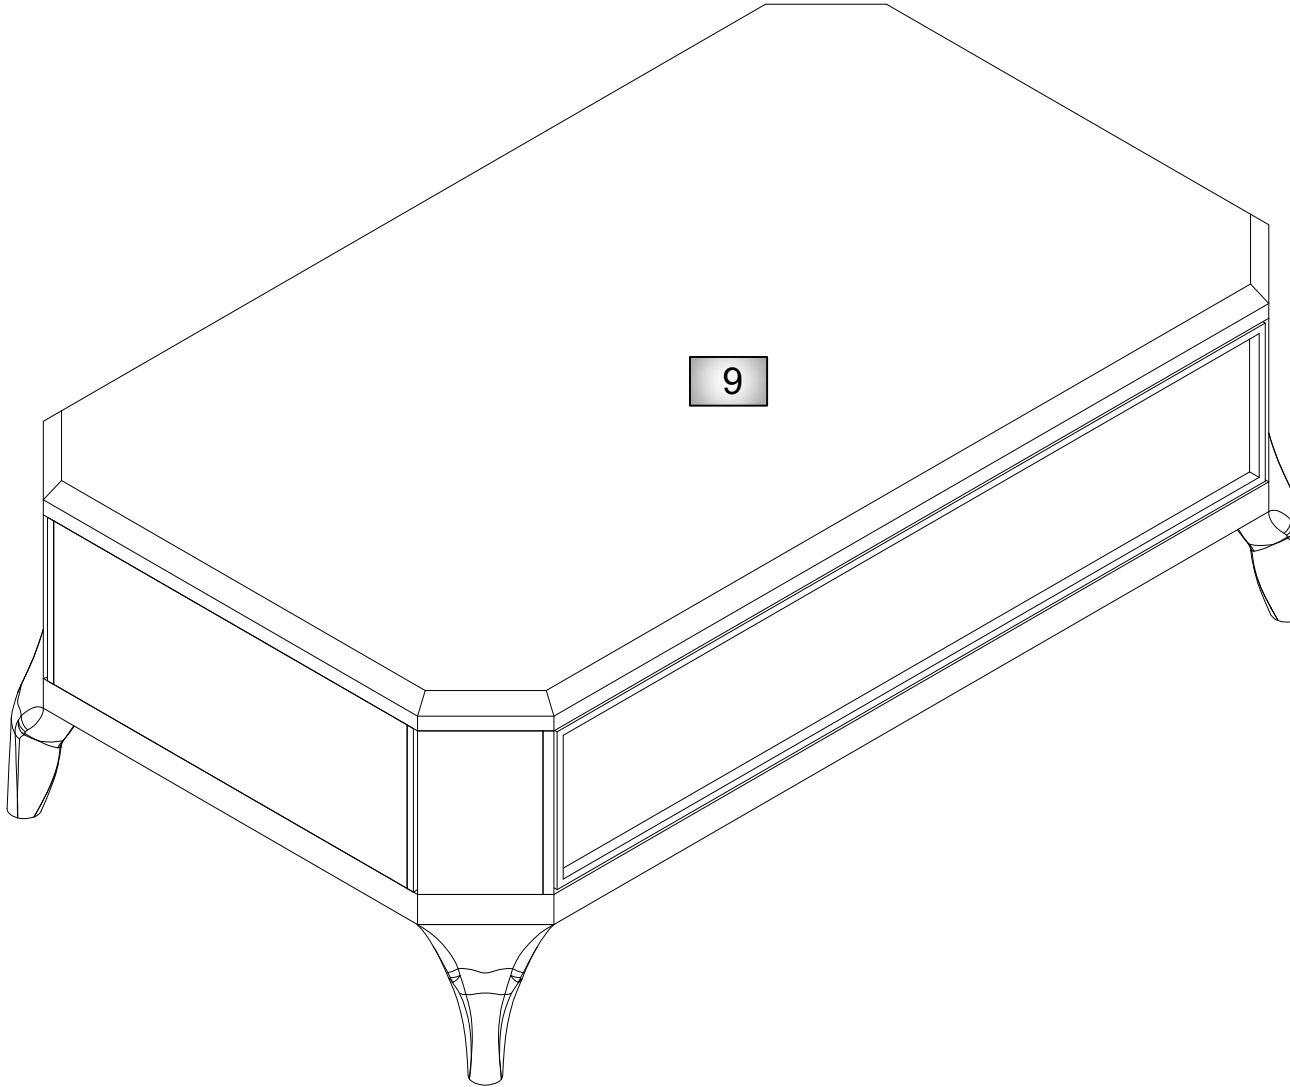

Gerekli parça ve malzemelerin kodunu kurulumda bulabilirsiniz.
Manuel.

Montaja başlamadan önce kolilerden çıkan ürünler eksiksizdir.
ve zararsız, olduğundan emin olun.
Birden fazla ürün satın aldıysanız montajı tamamlamadan
tek bir ürünü, bitirmeden ikinci ürünü açarak karışıklık yaratmayınız.
Kurulumu başlamadan önce her parçayı hafif nemli bir bezle silin ve
kurulumu başlatın,
Başlayabilirsiniz.
Lütfen mobilyalarınızı amacı dışında kullanmayınız.

Dear Customer,
Before this product you have purchased reaches you, all of our
has been tested and checked and packaged.
However, some parts may be damaged during transportation.
If you encounter such a situation, do not send the entire product back.
and simply ask for the damaged part and the material.

You can find the code of the required parts and materials in the installation
manual.

Before starting the assembly, the products coming out of the boxes are complete
and harmless make sure it is.

If you have purchased more than one product, without completing the assembly
of a single product,

Do not cause confusion by opening the second product.

Before starting the installation, wipe each part with a slightly damp cloth and
start the installation.

You can start.

Please do not use your furniture for other than its intended purpose.

PAKET İÇERİ / PACKAGE INCLUDED

PAKET NO PACKAGE NO	PARÇA NO / PART NO
1 PK	9

In case you need a sparepart, please indicate "Model Code" and "Accessory Code" shown in the assembly instructions.

LET'S PAY ATTENTION TO THE CODE AND LOCATION OF THE MATERIALS WHEN POSITIONING