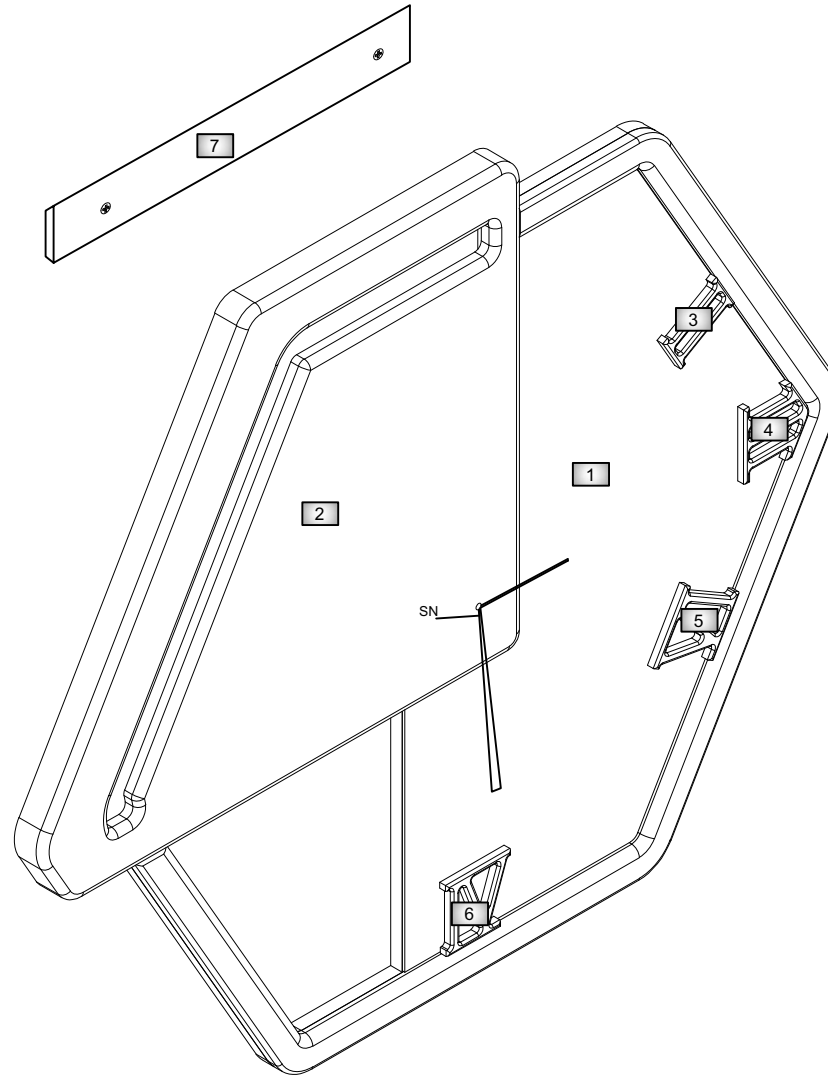

# MUSTANG CONSOLE MIRROR INSTALLATION DIAGRAM WITH SPARE PARTS

PARÇA KODU	PARÇA ADI	ADET
1	AYNA PANEL / MIRROR PANEL	1
2	ÜST PANEL	1
3	RAKAM (II) / FIGURE	1
4	RAKAM (III) / FIGURE	1
5	RAKAM (IV) / FIGURE	1
6	RAKAM (VI) / FIGURE	1
7	KURTAGIZ (ASKI PARÇASI) / (HANGER PART)	1