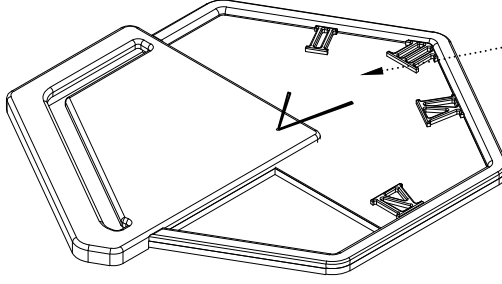

SAAAT MEKANİZMASI ARKADAN TAKILIR SONRA ONDEN SAMUN SKILDIKTAN SONRA
YELKON VE AKREP MONTAJI YAPILIR.