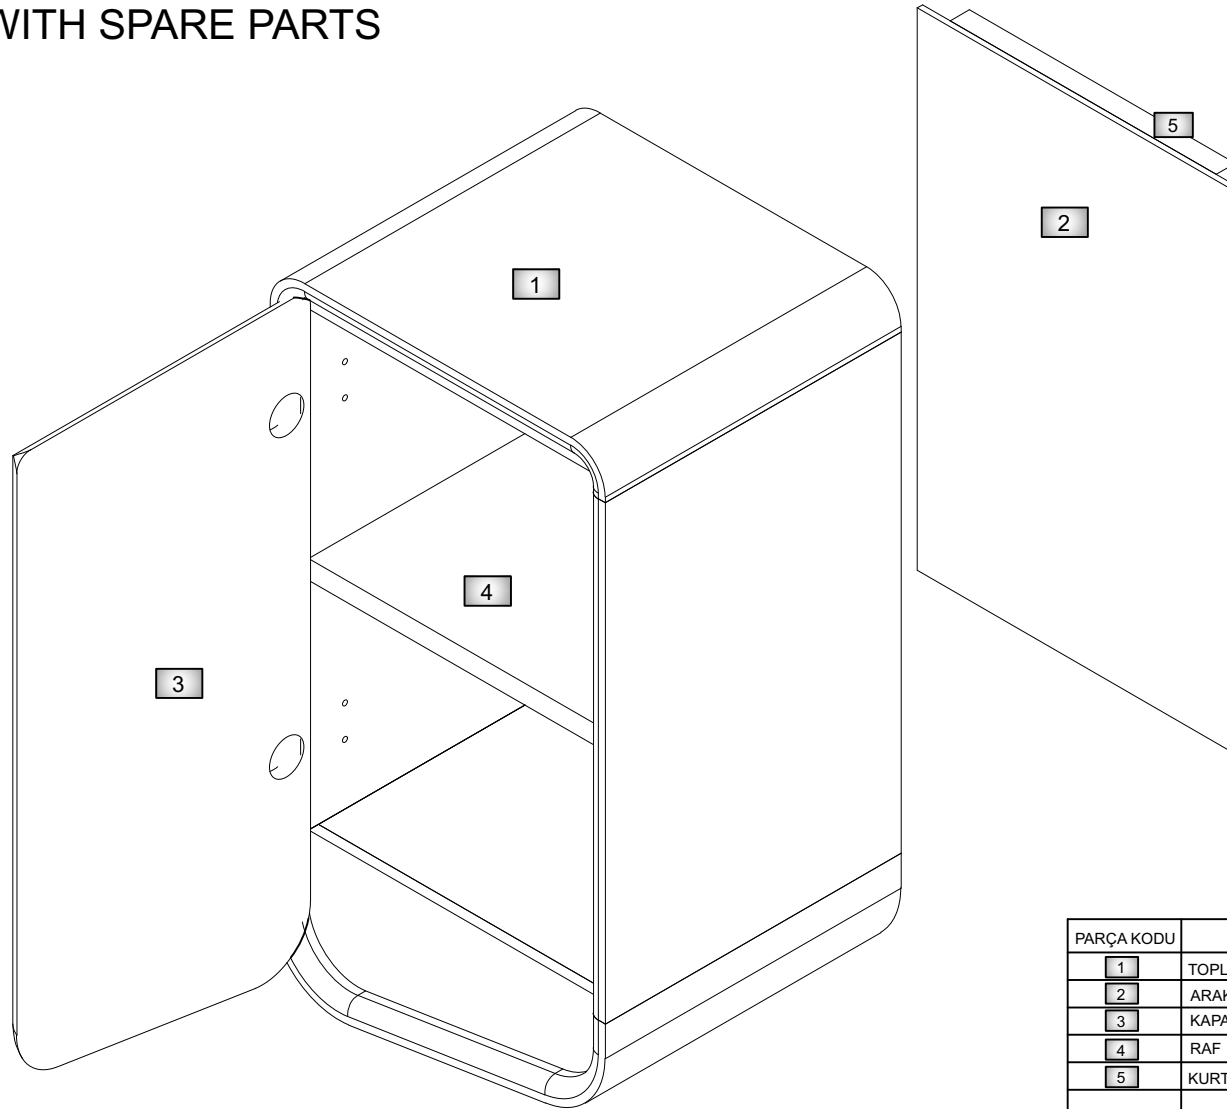

MUSTANG TV UNIT WITH TOP COVER BLOCK INSTALLATION DIAGRAM WITH SPARE PARTS

PARÇA KODU	PARÇA ADI	ADET
1	TOPLU GÖVDE	1
2	ARAKALIK / BACKREST	1
3	KAPAK	1
4	RAF	1
5	KURTAGIZ (ASKI PARÇASI) / (HANGER PART)	1