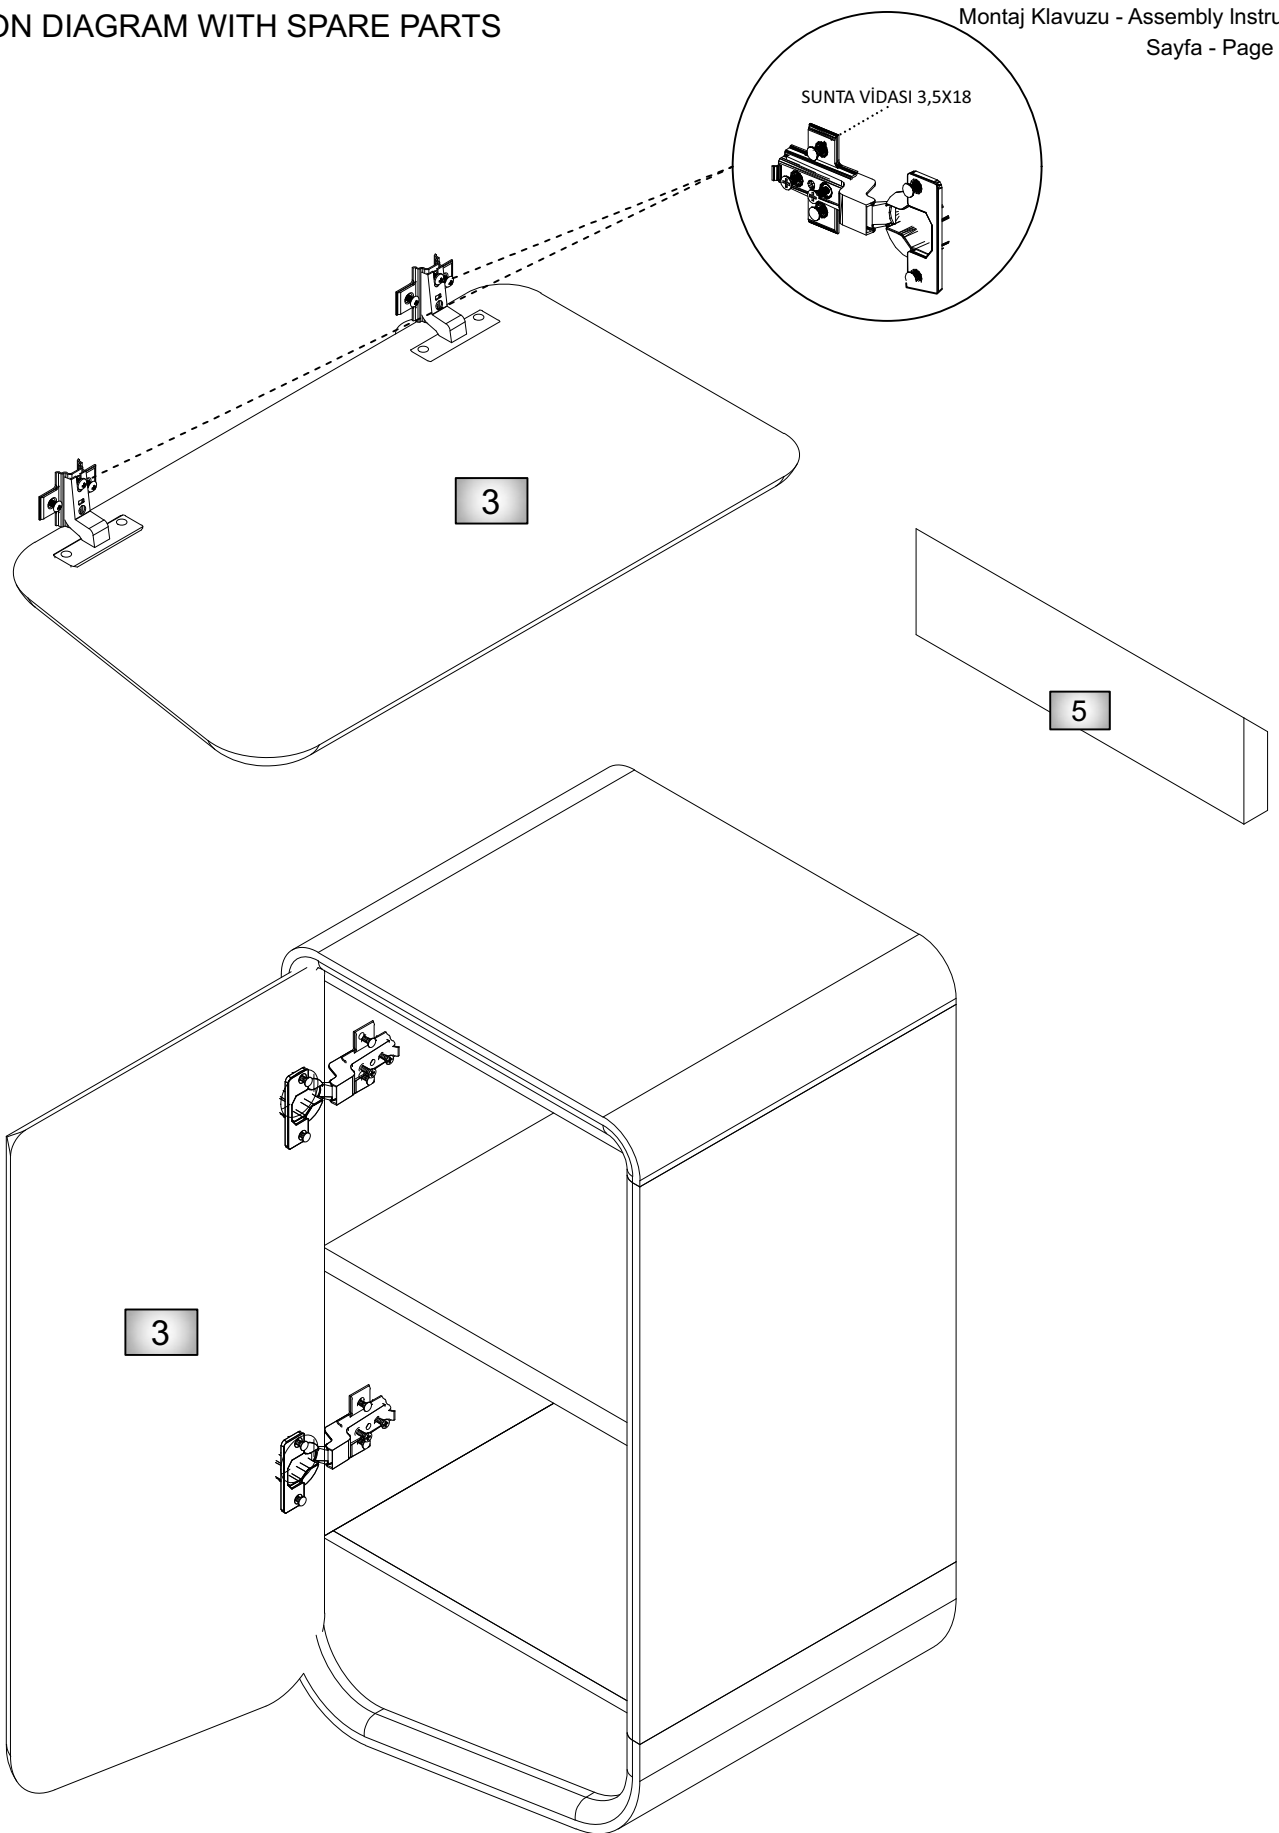

Code	Code	Code	Code	Code	Code	Code	Code	Code	Code	Code
G7	DD	C	TA	H3	R	E	G8	BA		
7/16 SCREW	DUVAR DÖBELİ	FK PLUG		TBB HING	SHELF PIN	3,5*18 CHIPBOARD SCREWS	7/16 SCREW	COVER PRESS HEAT		
2	2	8	2	2	4	10	8	1		

INSTALLATION DIAGRAM WITH SPARE PARTS