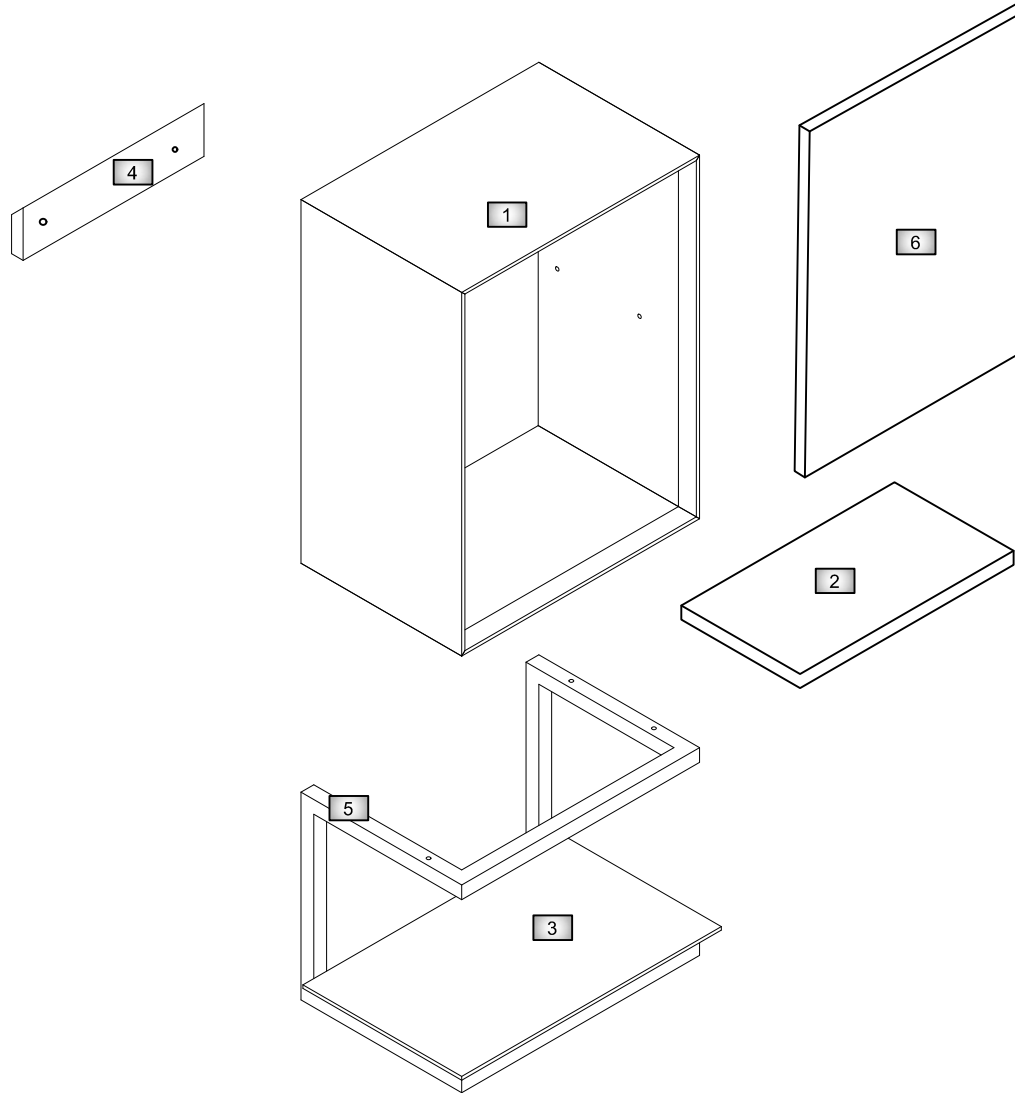

PANAMERA TV TOP BLOCK WITH COVER INSTALLATION DIAGRAM WITH SPARE PARTS

PARÇA KODU PART CODE	PARÇA ADI / TRACK NAME	ADET PIECE
1	TOPLU GÖVDE / TOPLU GÖVDE	1
2	RAF / SHELF	1
3	ALT RAF / LOWER SHELF	1
4	KURT AGIZ / KURT AGIZ PIECE	1
5	RAF DESTEK METAL / SHELF SUPPORT METAL	1
6	KAPAK / COVER	1
7		
8		
9		
10		
11		
12		
13		
14		
15		
16		
17		
18		
19		
20		
21		
22		
23		
24		
25		
26		
27 A		
27 B		
27 C		
27 D		
28		
29		
30		
31		
32		
33		
34		
35		
36		