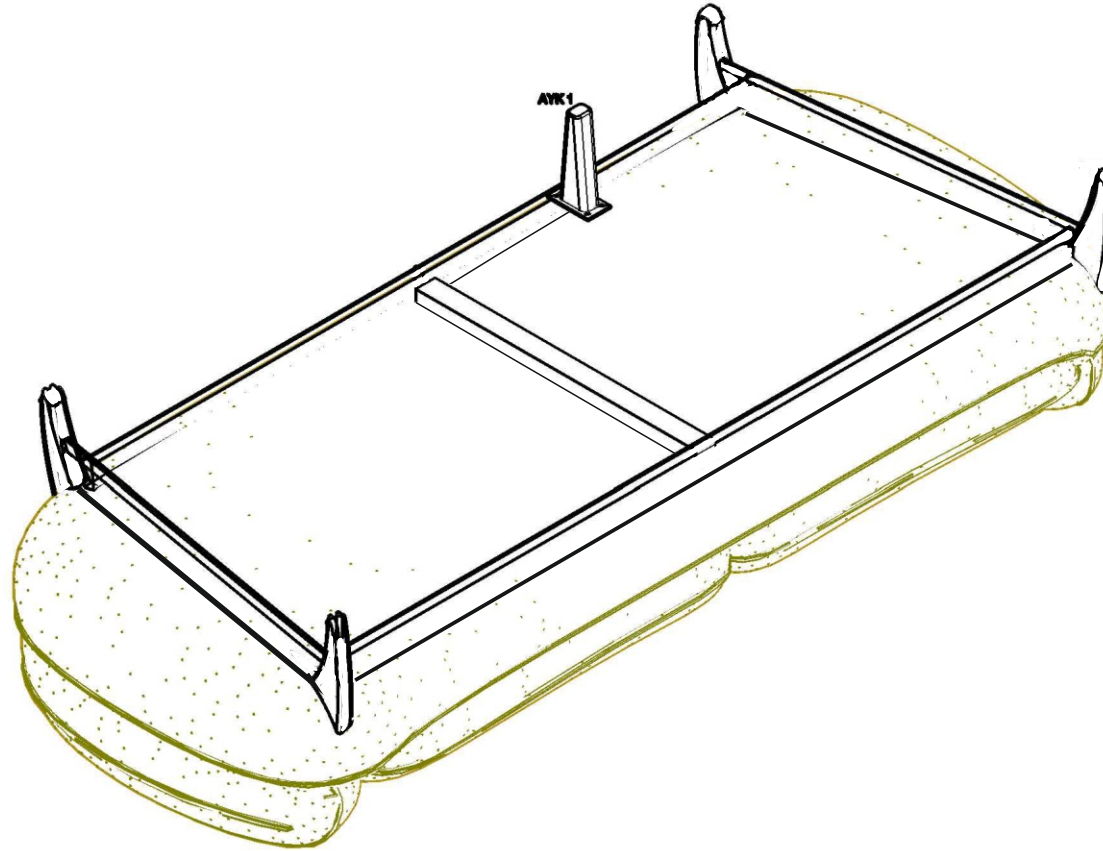

LET'S PAY ATTENTION TO THE CODE AND LOCATION OF THE MATERIALS WHEN POSITIONING

MUSTANG3 LÜ KANEPE

INSTALLATION DIAGRAM WITH SPARE PARTS

PARÇA KODU PART CODE	PARÇA ADI / TRACK NAME	ADET PIECE
1	KANEPE	1
2	KABALI AYAK	1
3		
4		
5		
6		
7		
8		
9		
10		
11		
12		
13		
14		
15		
16		
17		
18		
19		
20		
21		
22		
23		
24		
25		
26		
27 A		
27 B		
27 C		
27 D		
28		
29		
30		
31		
32		
33		
34		
35		
36		