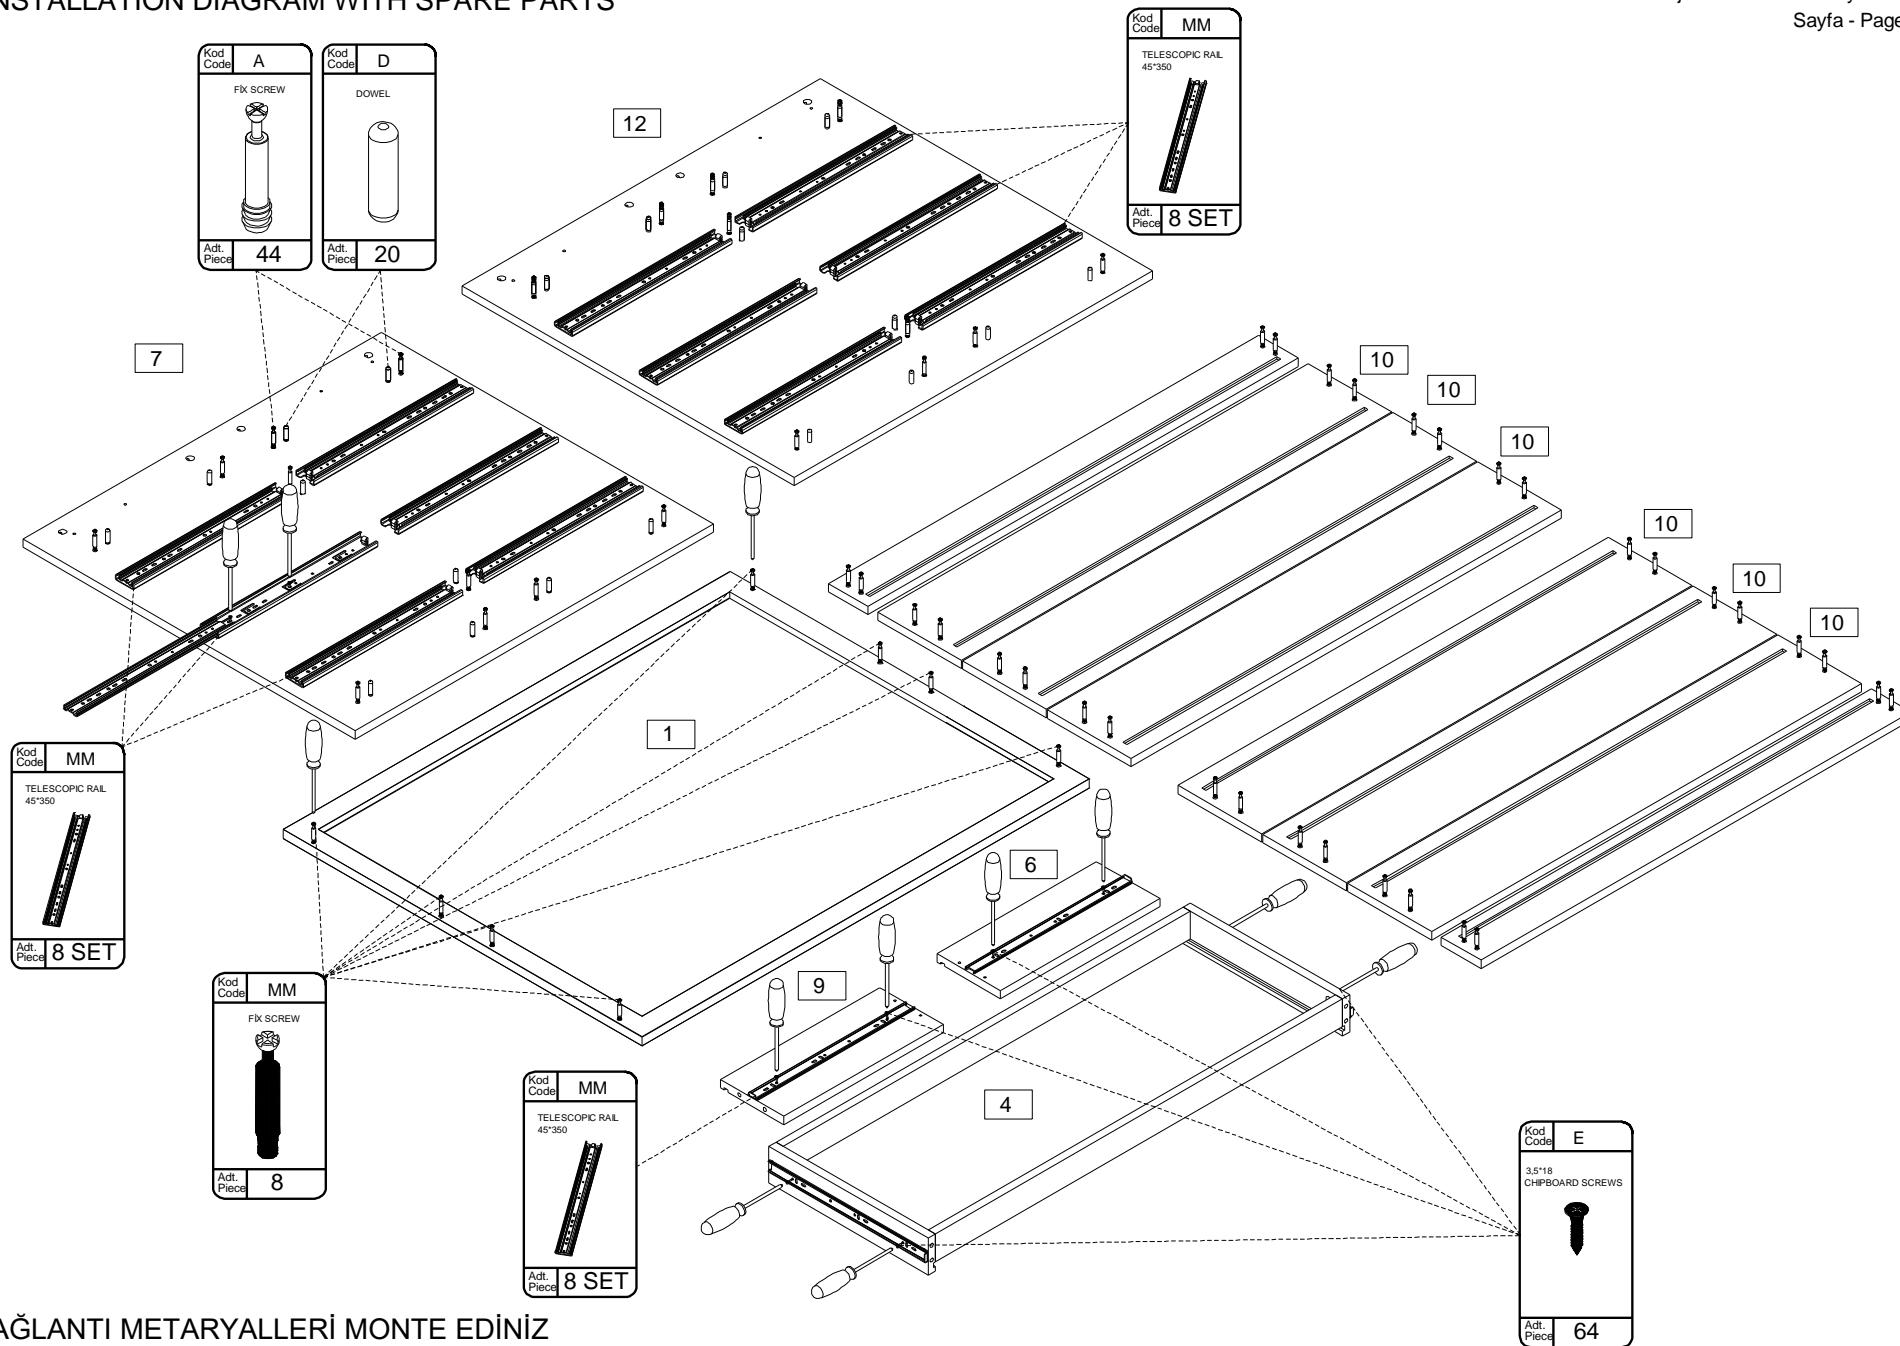

BAĞLANTI METARYALLERİ MONTE EDİNİZ
INSTALL CONNECTION MATERIALS