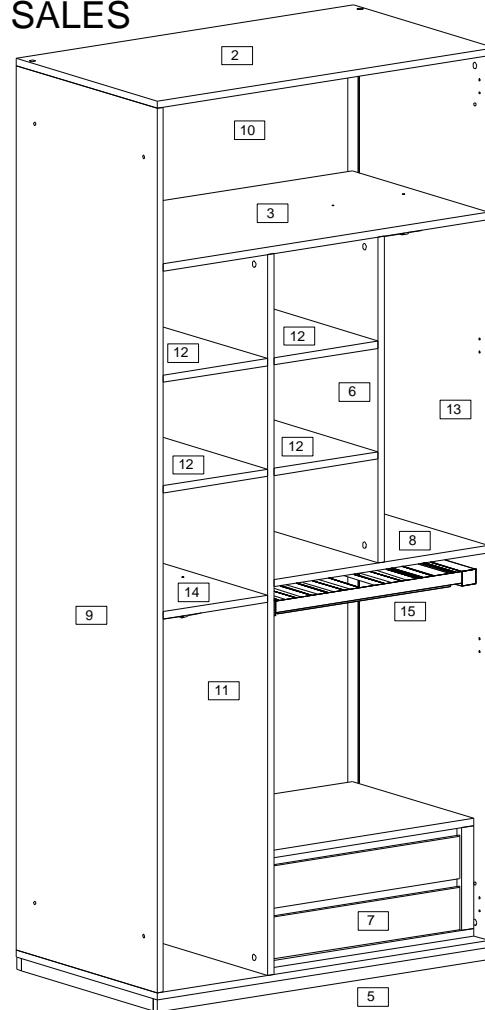

MASERATİ PANTALONLUKLU İKİLİ DOLAP GÖVDE

MASERATİ DOUBLE CLOSET BODY WITH TROUSERS

Assembly Instruction

Page 2/10

PARTS THAT CAN BE SERVICED AFTER SALES

SSH OLABİLECEK PARÇALAR