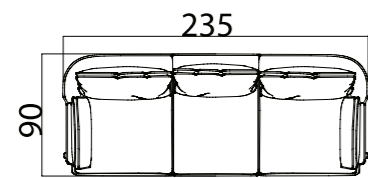

BENTLEY

corner set
Technical Information

THREE SEATER SOFA