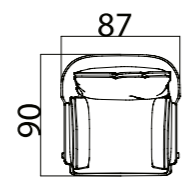

BENTLEY

corner set
Technical Information

ARMCHAIR

BENTLEY

corner set
Technical Information