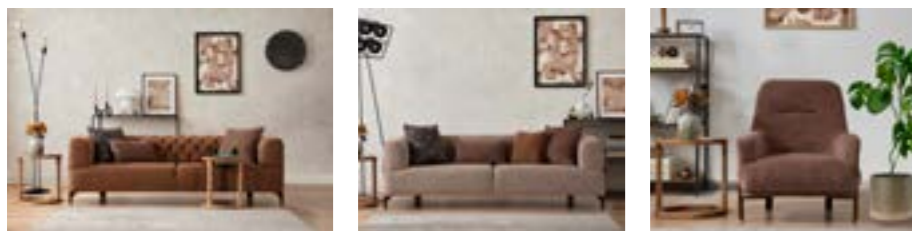

CRATOS *sofa set*