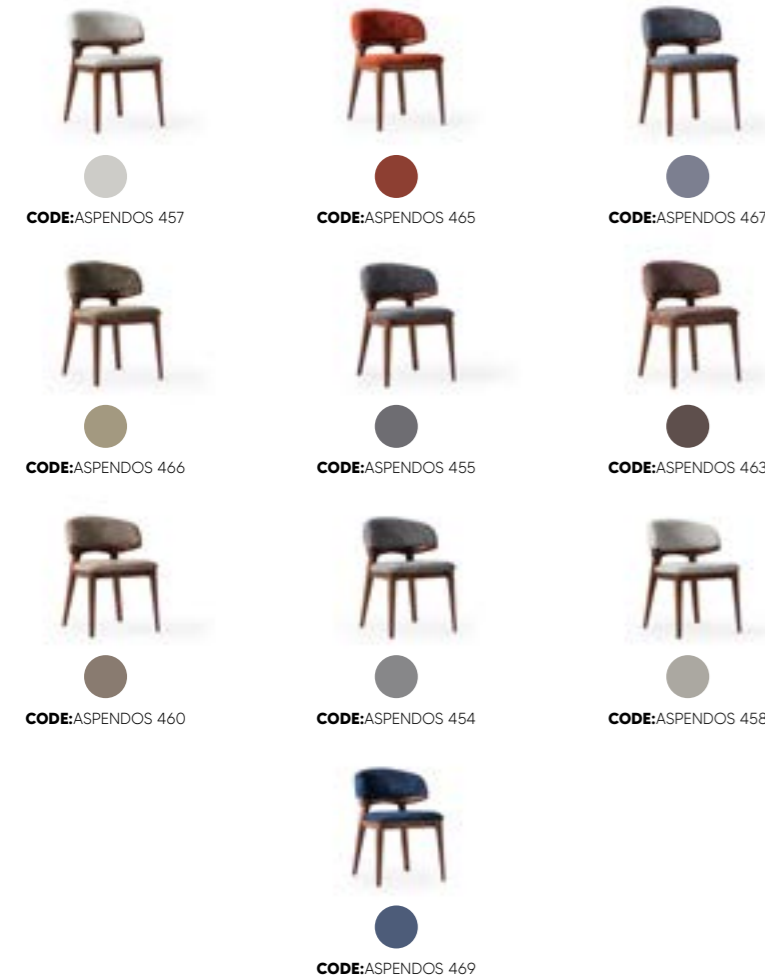

W:50 L:50 H:65 cm
W:20 L:20 H:26 inc
17 kg 0,2 m²

sofa set CADILLAC

CADILLAC *dining room*

Cadillac having a commodious and quiet appearance will be good for you. It will add a commodious atmosphere to your room with its bright and authentic style.