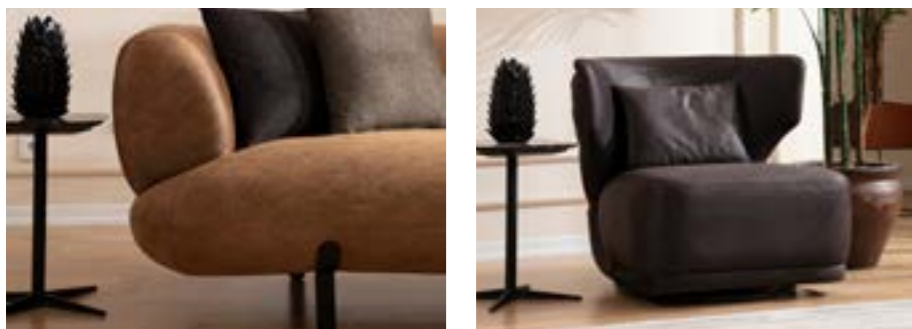

MANETTI 2 *sofa set*