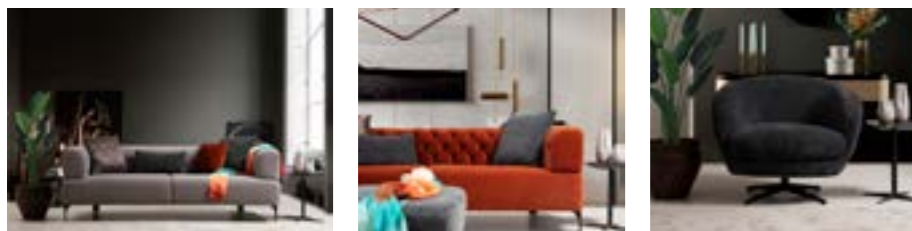

CRATOS *sofa set*

- **CODE: MOLLY 06**
- **CODE: ALTO 05**
- **CODE: ALTO 33**

We have created a peaceful and eye-catching place that provides integrity with simple but stylish pieces. Small details always make the difference.