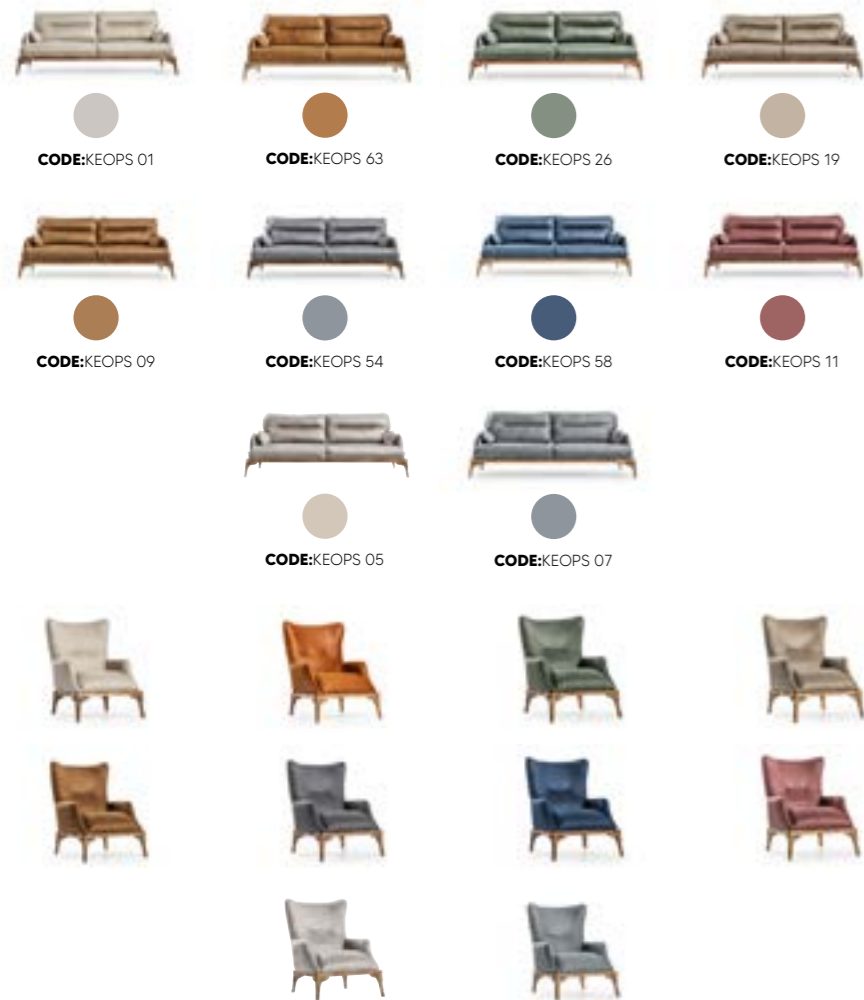

TV BOOKSHELF

W:80 L:36 H:200 cm
W:31 L:14 H:79 inc
80 kg 1,5 m²

BOTTOM FIREPLACE M.

W:205 L:50 H:50 cm
W:81 L:20 H:20 inc
80 kg 1 m²

TETRA sofa set

We decorate what we miss at home in urban life flowing quickly. Valuation and worthiness of wood are quite different when your aspirations come into existence with decoration.