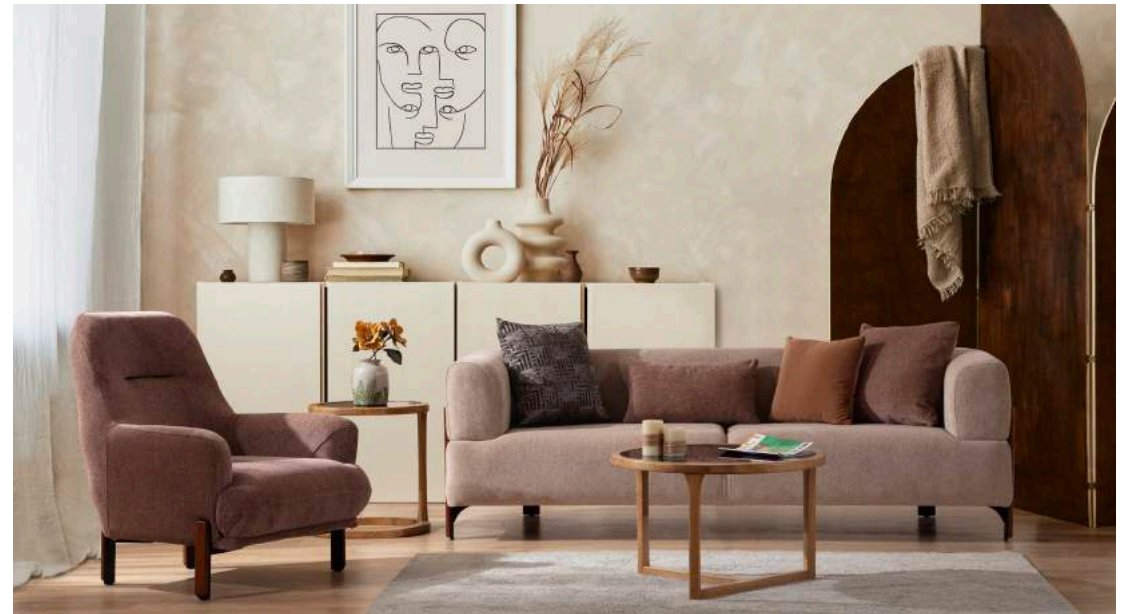

sofa set **CRATOS**

CODE:ANKA 24

CODE:ALTO 08

CODE:ALTO 13

We have created a peaceful and eye-catching place that provides integrity with simple but stylish pieces. Small details always make the difference.

4 SEATER

W:257 L:95 H:77 cm
W:101 L:37 H:30 inc
82 kg 1,88 m³

3 SEATER

W:227 L:95 H:77 cm
W:89 L:37 H:30 inc
77 kg 1,66 m³

BERGERE

W:94 L:87 H:78 cm
W:37 L:34 H:31 inc
25 kg 0,64 m³