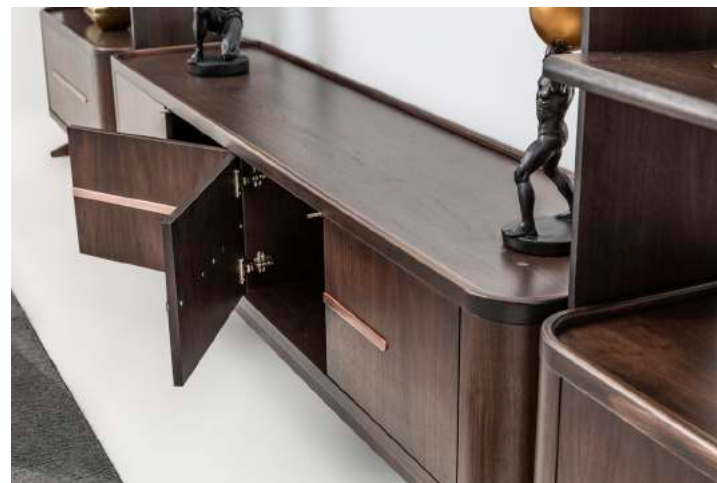

*So we designed a special product for you considering all your needs.
Design and style are important for ones who know what to want.*