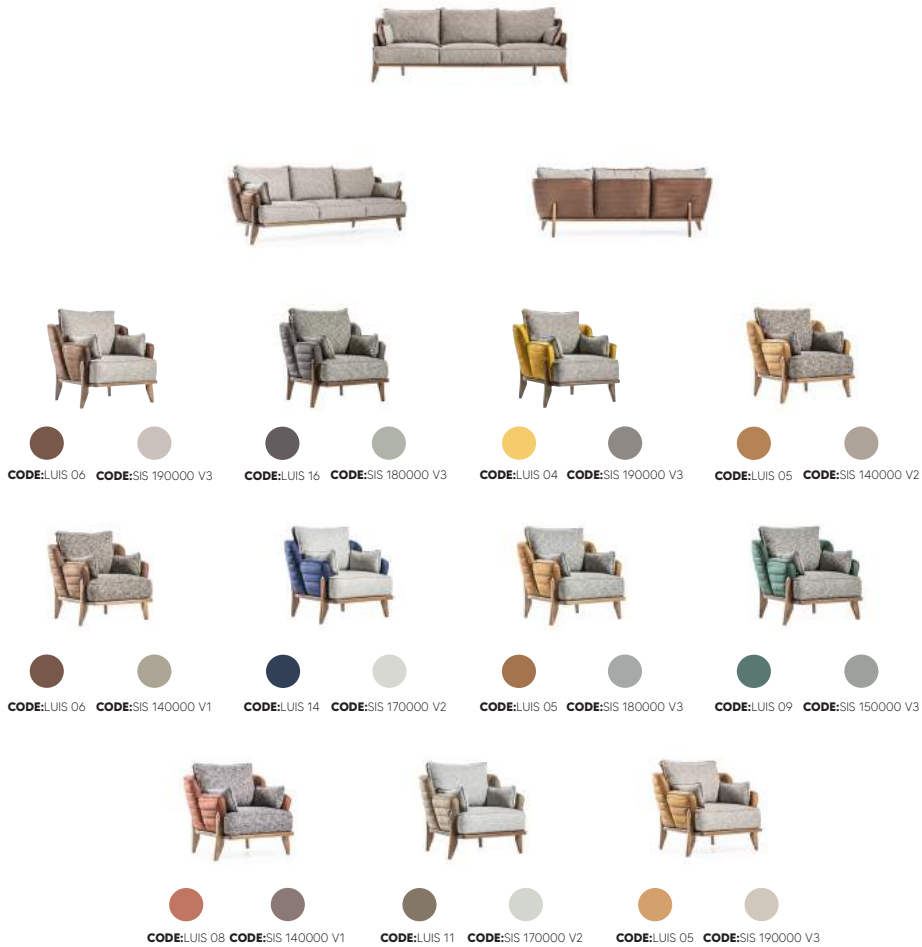

sofa set **BENTLEY**

A design that comes out with the combination of two colors that emphasizes both comfort and functionality.

It creates a sophisticated and luxurious signature