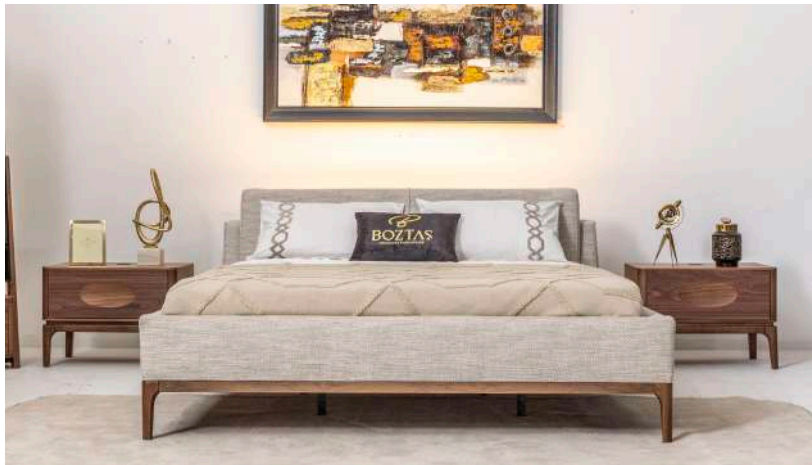

ASTON *bedroom*

CONTEMPORARY TRADITION

It makes you feel a dazzling and heavy yet innovative style that softens the magnificence of the classic with modern lines.