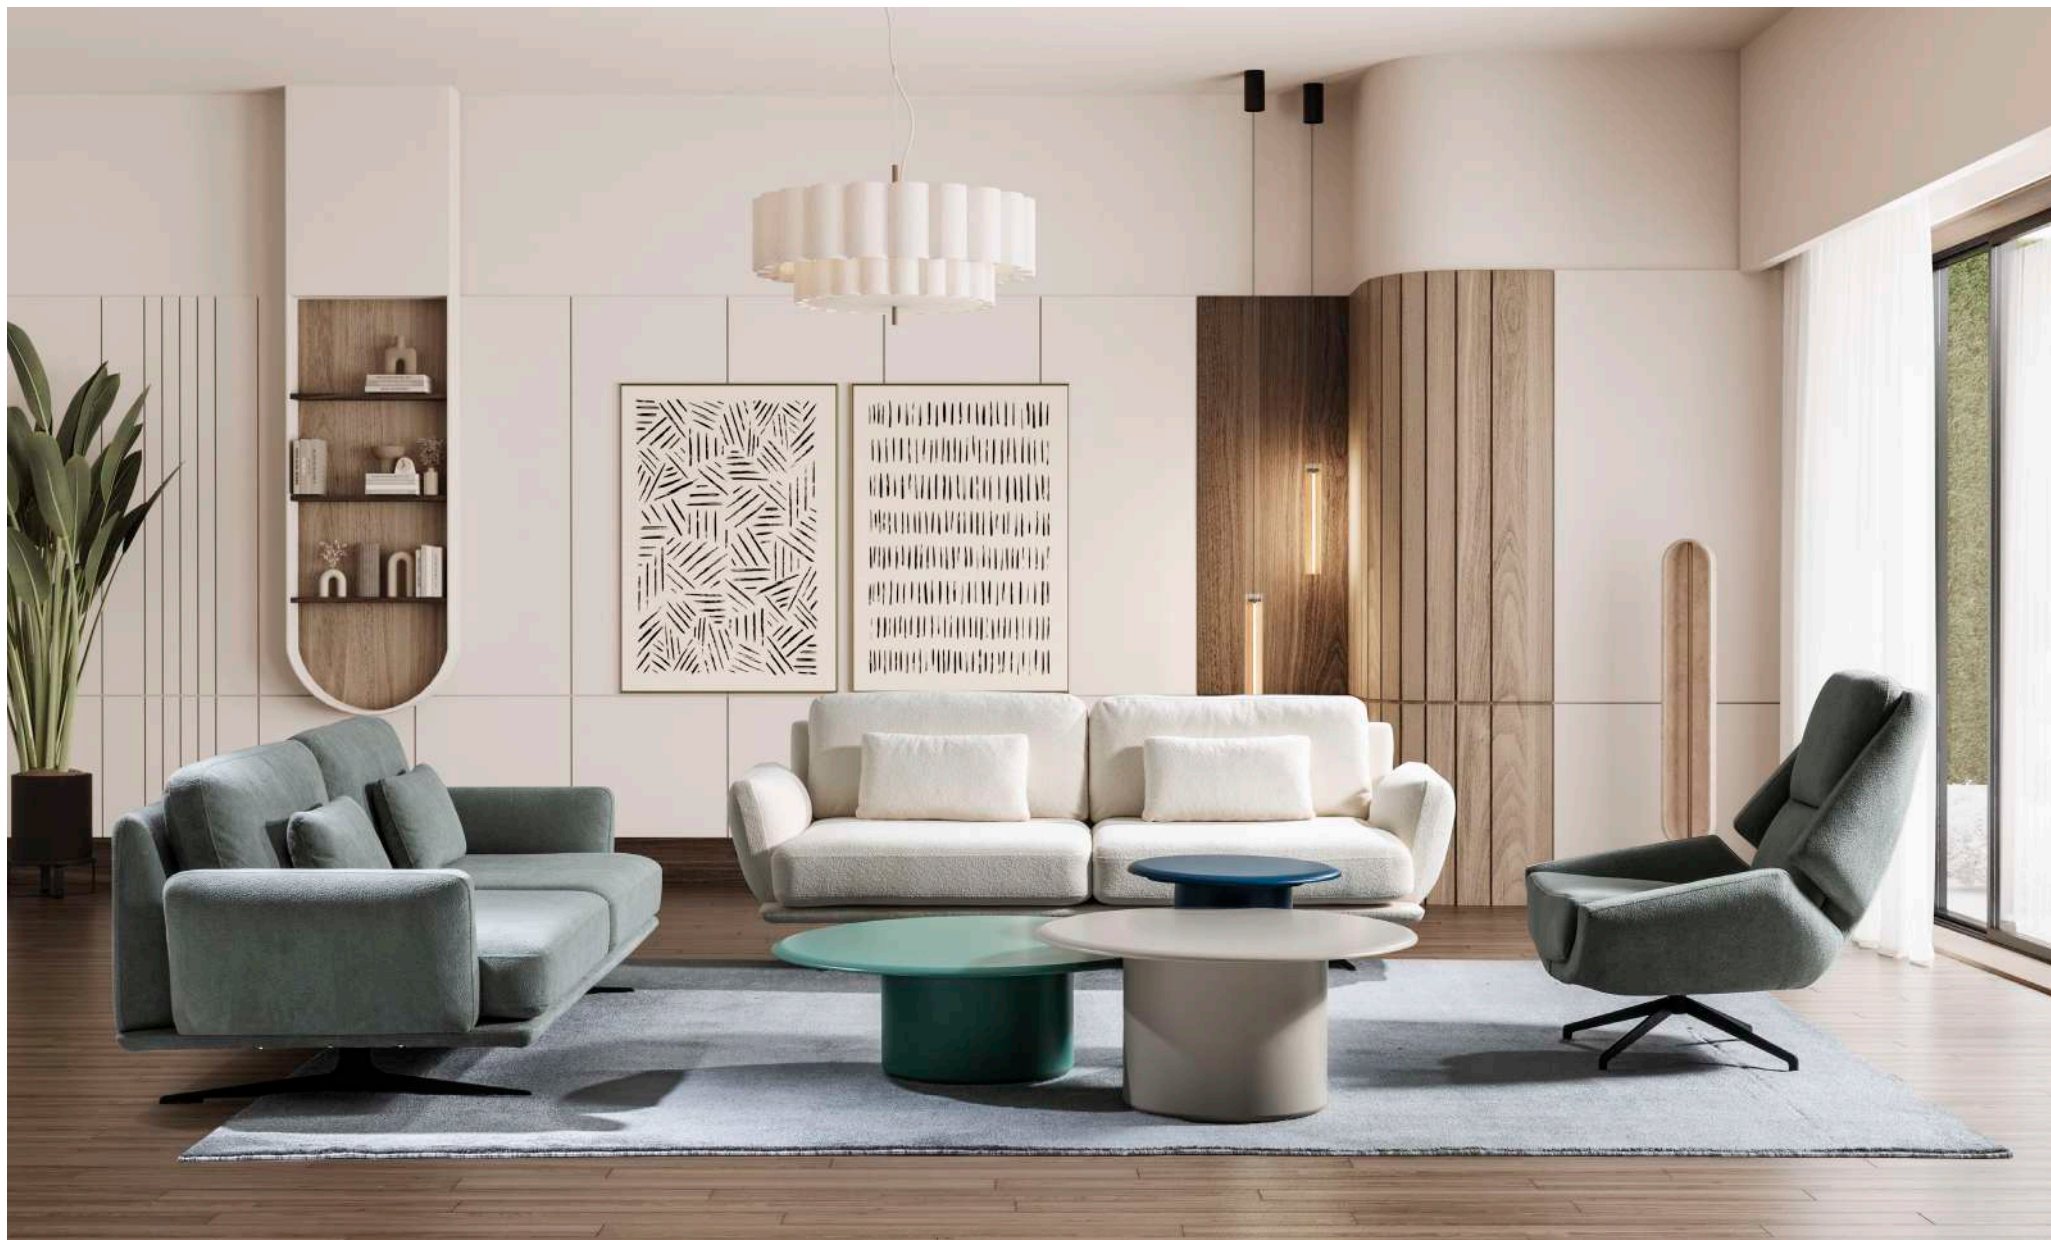

SBB-NEVADA *sofa set*