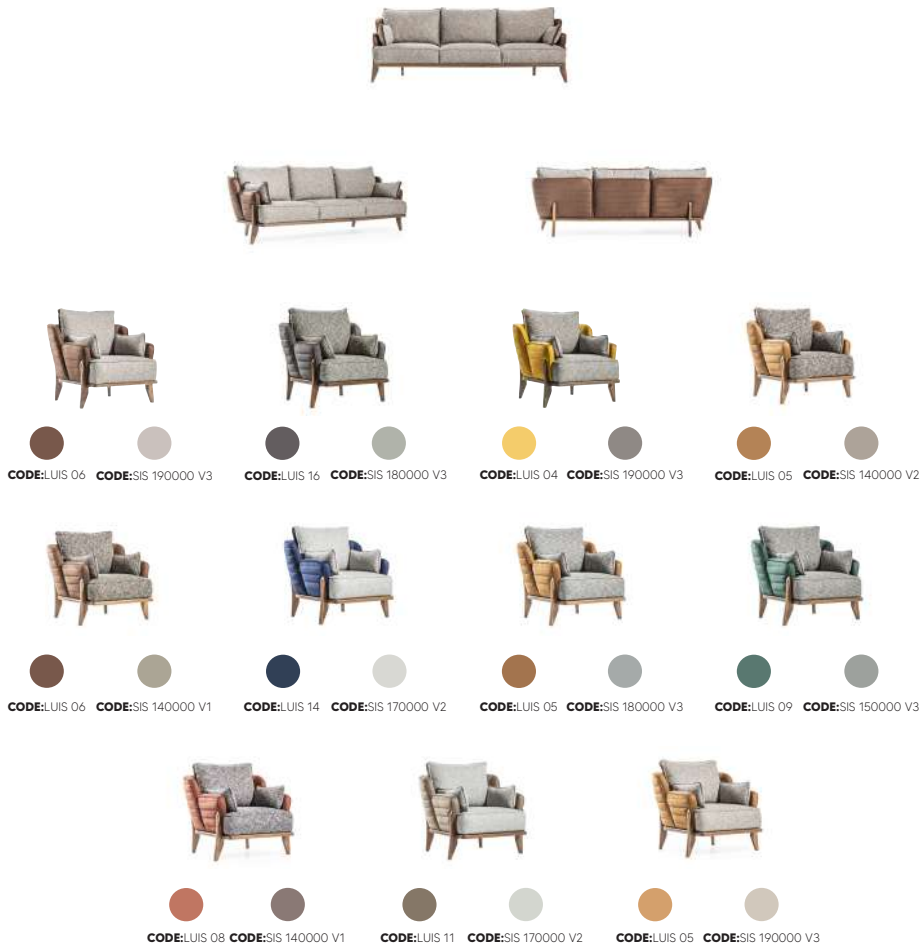

sofa set **BENTLEY**

A design that comes out with the combination of two colors that emphasizes both comfort and functionality.

It creates a sophisticated and luxurious signature